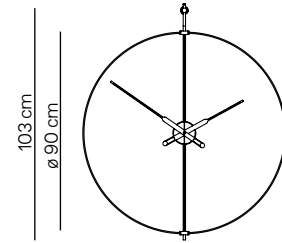

BARCELONA PREMIUM ø90cm · H103cm

Model	REF.	PVP	Finishes / Acabado
Barcelona Premium Walnut	BARPREM	950 €	Rings in brass finish, hands and central box in walnut wood. Aros acabado latón, agujas y caja central en nogal.
	BARPREMN	950 €	Rings in black fiberglass, hands and central box in walnut wood. Aros en fibra de vidrio negra, agujas y caja central en nogal.
Barcelona Premium Oak	BARPREMNR	950 €	Rings in black fiberglass, hands and central box in oak wood. Aros en fibra de vidrio negra, agujas y caja central en roble.