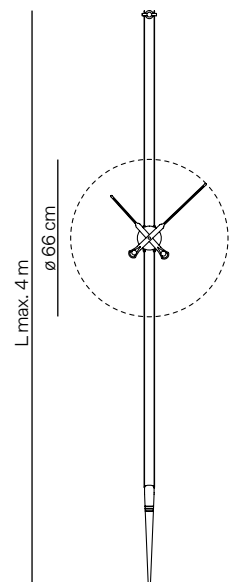

PÉNDULO PREMIUM ø66cm · L max. 4m

Model	REF.	PVP	Finishes / Acabado
Péndulo Premium Walnut	PEDPREM	820 €	Body and hands in walnut wood, details in polished brass. Cuerpo y agujas en nogal, detalles en latón pulido.
Péndulo Premium Oak	PERPREMN	820 €	Body and hands in oak wood, details in graphite finish. Cuerpo y agujas en roble, detalles en acabado grafito.