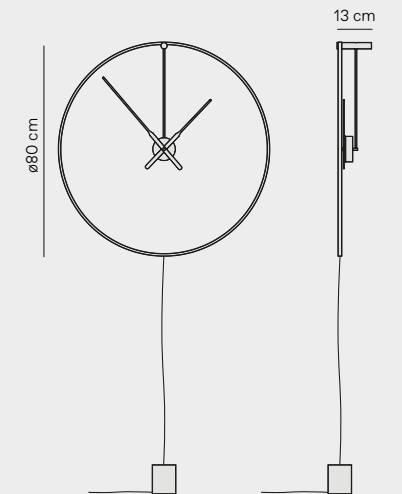

OMBRA plug-in ø80cm

Model	REF.	PVP	Finishes / Acabado
Ombra plug-in	OME	850 €	Black finished metal. Metal acabado negro.