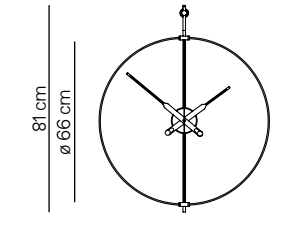

MINI BARCELONA PREMIUM ø66cm · H81cm

Model	REF.	PVP	Finishes / Acabado
Mini Barcelona Premium Walnut	MBARGPREM	790 €	Rings in brass finish, hands and central box in walnut wood. Aros acabado latón, agujas y caja central en nogal.
	MBARPREMN	790 €	Rings in black fiberglass, hands and central box in walnut wood. Aros en fibra de vidrio negra, agujas y caja central en nogal.
Mini Barcelona Premium Oak	MBARPREMNR	790 €	Rings in black fiberglass, hands and central box in oak wood. Aros en fibra de vidrio negra, agujas y caja central en roble.