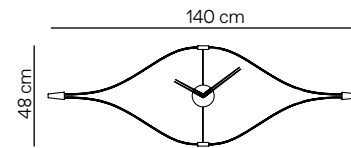

LOOK L140cm · H48cm

Model	REF.	PVP	Finishes / Acabado
Look	LON000NN	790€	Black fiberglass, walnut central box and hands. Fibra negra, caja central y agujas en nogal.