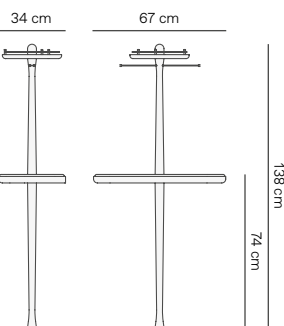

RECIBIDOR Hallway Furniture

MODEL	REF.	PVP	Finishes / Acabado
Recibidor Walnut	CON	1.820€	Walnut / Polished brass Nogal / Latón pulido
	CONME	2.220 €	Walnut / Emperador marble / Polished brass Nogal / Mármol Emperador / Latón pulido
Recibidor Black Ash	COBMS	2.220 €	Black Ash / Sahara Noir / Polished brass Fresno Negro / Sahara Noir / Latón pulido

Marbles in stock: Emperador, Sahara Noir and Calacatta Gold.

*Mirror can be adjusted in two heights and two positions:
Vertical mirror · 172 / 180 cm Horizontal mirror · 157 / 164 cm

TOCADOR Vanity table

MODEL	REF.	PVP	Finishes / Acabado
Tocador Walnut	TON	1.980 €	Walnut / Polished brass Nogal / Latón pulido
	TONME	2.380 €	Walnut / Emperador marble / Polished brass Nogal / Mármol Emperador / Latón pulido
Tocador Black Ash	TOBMS	2.380 €	Black Ash / Sahara Noir / Polished brass Fresno Negro / Sahara Noir / Latón pulido

Marbles in stock: Emperador, Sahara Noir and Calacatta Gold.

MODEL	REF.	PVP	Finishes / Acabado
Pouf velvet	PTTR08	630 €	Blush pink velvet Terciopelo rosa
	PTTG10	630 €	Pewter grey velvet Terciopelo gris
	PTTC17	630 €	Sesame cream velvet Terciopelo crema
Pouf client's fabric	PTC	520 €	Client's fabric Tela cliente

*Possibility to use client fabric:
Fabric dimensions: 1,40 m wide by
1,80 m long for 1 and 2 poufs.

BAR Bar cabinet

MODEL	REF.	PVP	Finishes / Acabado
Bar Walnut	BNMG	2.450 €	Walnut / Emperador marble / Polished brass Nogal / Mármol Emperador / Latón pulido
Bar Black ash	BBMSG	2.450 €	Black ash / Sahara Noir / Polished brass Fresno negro / Sahara Noir / Latón pulido

Marbles in stock: Emperador, Sahara Noir and Calacatta Gold.

CHAMPAGNERA Champagne bucket