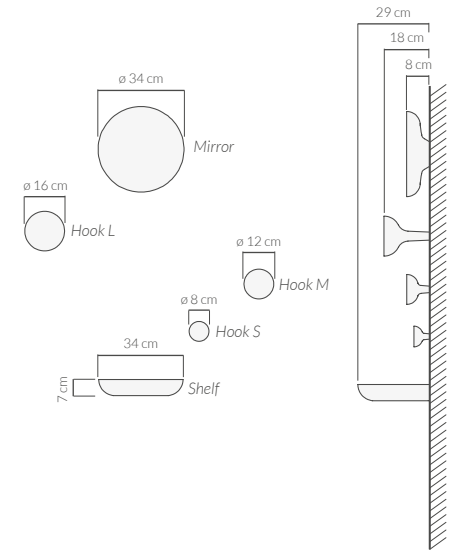

—
**WELCOME
COLLECTION**
by Andrés Martínez
—

WELCOME Welcome

MODEL	REF.	PVP	Finishes / Acabado
Perchas S + M	WEN0000PSM	150 €	Walnut Nogal
Percha L	WEN0000PXL	120 €	Walnut Nogal
Balda	WEN00000B	260 €	Walnut Nogal
Espejo	WEN00000E	360 €	Walnut Nogal

Material: Natural solid walnut veneered wood.

SUGGESTED CONFIGURATIONS Configuraciones sugeridas

Perchas S + M
Percha L
Balda
Espejo

PVP · 890 €

Perchas S + M
Balda
Espejo

PVP · 770 €

Balda
Espejo

PVP · 620 €

Perchas S + M
Espejo

PVP · 510 €