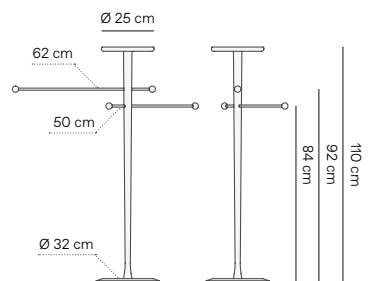

TOALLERO Towel Stand

MODEL	REF.	PVP	Finishes / Acabado
Toallero Walnut	TOANE	1.360 €	Walnut / Emperador marble / Polished brass Nogal / Mármol Emperador / Latón pulido
Toallero Black ash	TOABS	1.360 €	Black ash / Sahara Noir / Brass painted in Black Fresno negro / Sahara Noir / Latón pintado negro

Marbles in stock: Emperador, Sahara Noir and Calacatta Gold.