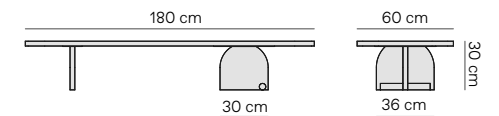

NOVA 4 Coffee Table

MODEL	REF.	PVP	Finishes / Acabado
Nova 3 Walnut - Gold	NOVA4NG	1.250 €	Walnut / Brass finished metal Nogal / Metal acabado latón
Nova 3 Black Ash - Gold	NOVA4BG	1.250 €	Black Ash / Brass finished metal Fresno Negro / Metal acabado latón
Nova 3 Walnut - Black	NOVA4NB	1.250 €	Walnut / Black finished metal Nogal / Metal acabado negro
Nova 3 Walnut	NOVA4NN	1.250 €	Walnut / Walnut base Nogal / Bases nogal
Nova 3 Oak - Black	NOVA4RB	1.250 €	Oak / Black finished metal Roble / Metal acabado negro