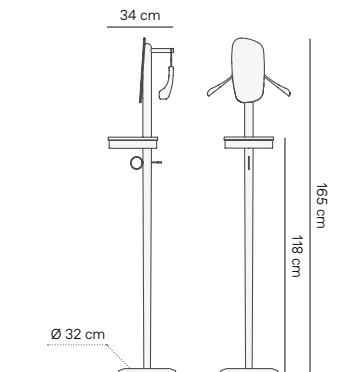

GALÁN W Valet Stand W

MODEL	REF.	PVP	Finishes / Acabado
Galán W Walnut	GANFNGEM	1.690 € *	Walnut / Polished brass / Emperador marble Nogal / Latón pulido / Mármol Emperador
Galán W Black Ash	GANFBGSA	1.690 € *	Black stained ash / Polished brass / Sahara Noir marble Fresno teñido negro / Latón pulido / Mármol Sahara Noir

Hanger: Solid walnut, manufactured by Toscanini

Marbles in stock: Emperador, Sahara Noir and Calacatta Gold.

* Optional metal parts in graphite finish PVP · 1.690 €