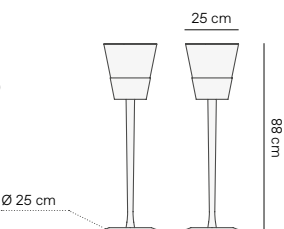

CHAMPAGNERA Champagne bucket

MODEL	REF.	PVP	Finishes / Acabado
Champagnera G	CHNMD	750 €	Walnut / Emperador Marble / Glass / Gold finished aluminum Nogal / Mármol Emperador / Cristal / Aluminio acabado dorado
Champagnera T	CHBTS	750 €	Black ash / Sahara Noir / Glass / Black finished aluminum Fresno negro / Sahara Noir / Cristal / Aluminio acabado negro

Marbles in stock: Emperador, Sahara Noir and Calacatta Gold.