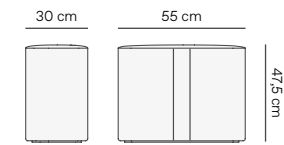

MODEL	REF.	PVP	Finishes / Acabado
Pouf velvet	PTTR08	630 €	Blush pink velvet Terciopelo rosa
	PTTG10	630 €	Pewter grey velvet Terciopelo gris
	PTTC17	630 €	Sesame cream velvet Terciopelo crema
Pouf client's fabric	PTC	520 €	Client's fabric Tela cliente

*Possibility to use client fabric:
Fabric dimensions: 1,40 m wide by
1,80 m long for 1 and 2 poufs.

BAR Bar cabinet

MODEL	REF.	PVP	Finishes / Acabado
Bar Walnut	BNMG	2.450 €	Walnut / Emperador marble / Polished brass Nogal / Mármol Emperador / Latón pulido
Bar Black ash	BBMSG	2.450 €	Black ash / Sahara Noir / Polished brass Fresno negro / Sahara Noir / Latón pulido

Marbles in stock: Emperador, Sahara Noir and Calacatta Gold.