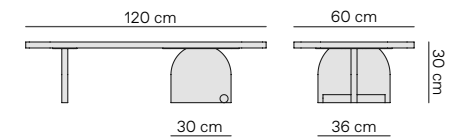

NOVA 3 Coffee Table

MODEL	REF.	PVP	Finishes / Acabado
Nova 3 Walnut - Gold	NOVA3NG	850 €	Walnut / Brass finished metal Nogal / Metal acabado latón
Nova 3 Black Ash - Gold	NOVA3BG	850 €	Black Ash / Brass finished metal Fresno Negro / Metal acabado latón
Nova 3 Walnut - Black	NOVA3NB	850 €	Walnut / Black finished metal Nogal / Metal acabado negro
Nova 3 Oak - Black	NOVA3RB	850 €	Oak / Black finished metal Roble / Metal acabado negro