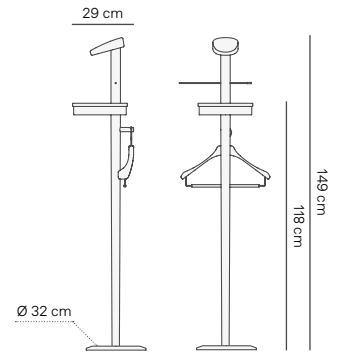

GALÁN M Valet Stand M

MODEL	REF.	PVP	Finishes / Acabado
Galán M Walnut	GANMNTEM	1.490 € *	Walnut / Graphite / Emperador marble Nogal / Grafito / Mármol Emperador
Galán M Black Ash	GANMBTSA	1.490 € *	Black stained ash / Graphite / Sahara Noir marble Fresno teñido negro / Grafito / Mármol Sahara Noir

Hanger: Solid walnut, manufactured by Toscanini

Marbles in stock: Emperador, Sahara Noir and Calacatta Gold.

* Optional metal parts in gold finish PVP · 1.490 €