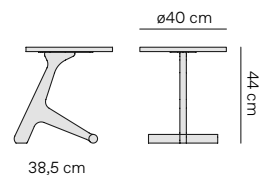

PUNTERO Side Table

MODEL	REF.	PVP	Finishes / Acabado
Puntero Walnut	PUMNN	540 €	Walnut / Brass finished metal Nogal / Metal acabado latón
Puntero Walnut - Emperador	PUMNE	840 €	Walnut / Brass finished metal / Emperador marble Nogal / Metal acabado latón / Mármol Emperador
Puntero Black Ash - Sahara noir	PUMBS	840 €	Black Ash / Brass finished metal / Sahara Noir marble Fresno Negro / Metal acabado latón / Mármol Sahara Noir