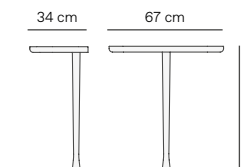

CONSOLA Console table

MODEL	REF.	PVP	Finishes / Acabado
Consola Walnut	CN	1.180 €	Walnut Nogal
	CNM	1.580 €	Walnut / Emperador marble Nogal / Mármol Emperador
Consola Black Ash	CNBM	1.580 €	Black stained ash / Sahara Noir marble Fresno teñido Negro / Mármol Sahara Noir

MESITA S & M Table S & M

MODEL	REF.	PVP	Finishes / Acabado
Mesita S	MES	780 €	Walnut Nogal
Mesita M	MEM	980 €	Walnut Nogal
	MEMM	1.380 €	Walnut / Emperador marble Nogal / Mármol Emperador

Marbles in stock: Emperador, Sahara Noir and Calacatta Gold.