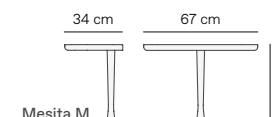

ESPEJO PIE Floor Mirror

MODEL	REF.	PVP	Finishes / Acabado
Espejo de Pie Walnut	ESPFNE	1.620 €	Walnut / Emperador marble Nogal / Mármol Emperador
Espejo de Pie Black Ash	ESPFBS	1.620 €	Black stained ash / Sahara Noir marble Fresno teñido Negro / Sahara Noir

Marbles in stock: Emperador, Sahara Noir and Calacatta Gold.

ESPEJO DE PARED Wall Mirror

MODEL	REF.	PVP	Finishes / Acabado
Espejo Pared Walnut	ESPWN	950€	Walnut Nogal
Espejo Pared Black Ash	ESPWB	950 €	Black stained Ash Fresno teñido Negro

ESPEJO BRISA Brisa Mirror

MODEL	REF.	PVP	Finishes / Acabado
Espejo Brisa Walnut	EBRIN	590 €	Walnut wood shades Chapas en madera de Nogal
Espejo Brisa Bronze	EBRINB	640 €	Walnut wood shades, bronze finished mirror Chapas en madera de Nogal, espejo acabado bronce

ESPEJO BRISA XL Brisa XL Mirror

MODEL	REF.	PVP	Finishes / Acabado
Espejo Brisa XL Walnut	EBRIXLN	960 €	Walnut wood shades Chapas en madera de Nogal
Espejo Brisa XL Bronze	EBRIXLNB	1.010 €	Walnut wood shades, bronze finished mirror Chapas en madera de Nogal, espejo acabado bronce

ESPEJO ESLABÓN Eslabon Mirror

MODEL	REF.	PVP	Finishes / Acabado
Espejo Eslabón Gold	EESLGN	540 €	Walnut / ring in gold finish Nogal / Aro acabado dorado
Espejo Eslabón Black	EESLNN	540 €	Walnut / ring in black finish Nogal / Aro acabado negro

CONSOLA Console table

MODEL	REF.	PVP	Finishes / Acabado
Consola Walnut	CN	1.180 €	Walnut Nogal
	CNM	1.580 €	Walnut / Emperador marble Nogal / Mármol Emperador
Consola Black Ash	CNBM	1.580 €	Black stained ash / Sahara Noir marble Fresno teñido Negro / Mármol Sahara Noir

MESITA S & M Table S & M

MODEL	REF.	PVP	Finishes / Acabado
Mesita S	MES	780 €	Walnut Nogal
Mesita M	MEM	980 €	Walnut Nogal
	MEMM	1.380 €	Walnut / Emperador marble Nogal / Mármol Emperador

Marbles in stock: Emperador, Sahara Noir and Calacatta Gold.