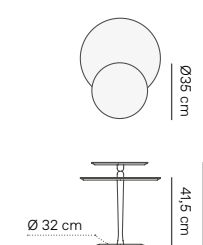

MESA VAIVÉN Vaivén Side Table

MODEL	REF.	PVP	Finishes / Acabado
Mesa Vaivén N	VANME	1.090 €	Walnut / Emperador marble Nogal / Mármol Emperador
Mesa Vaivén B	VABMS	1.090 €	Black stained ash / Sahara Noir marble Fresno teñido Negro / Mármol Sahara Noir

Marbles in stock: Emperador, Sahara Noir and Calacatta Gold.

The upper top allows a circular movement to adapt the table to any position.
La parte superior permite un movimiento circular para adaptar la mesa a cualquier posición.