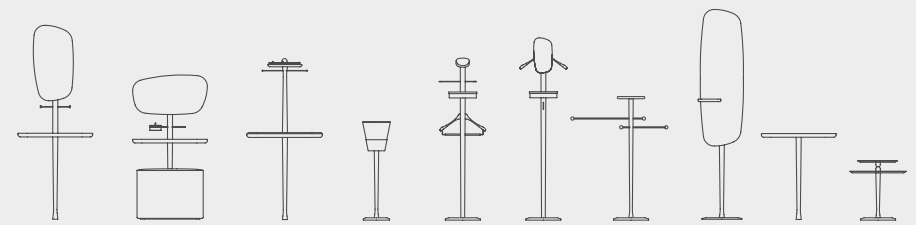

**MOMENTOS
COLLECTION**
by Andrés Martínez