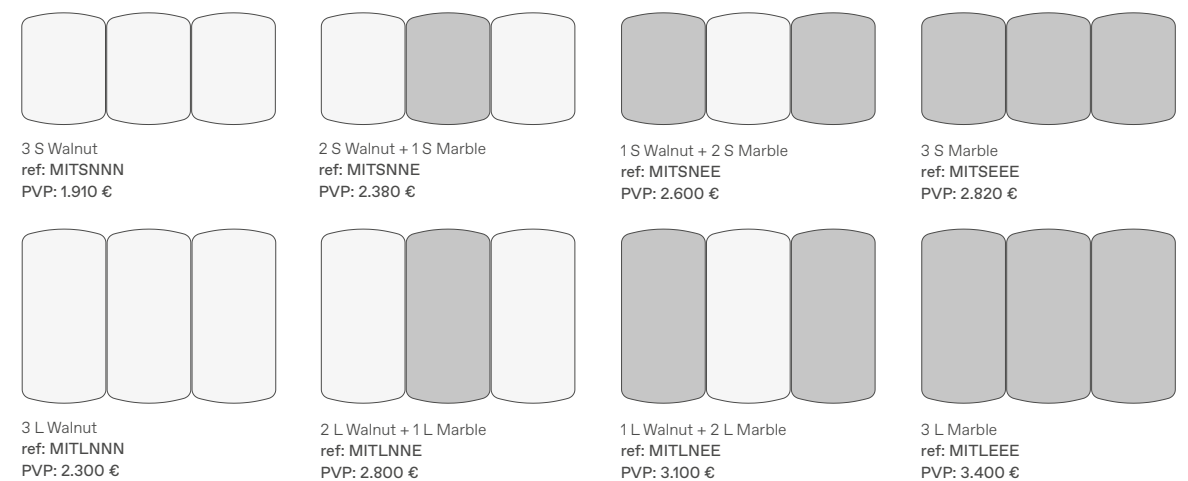

CONFIGURATIONS / CONFIGURACIONES