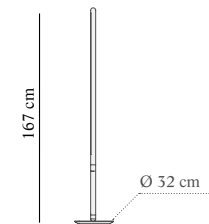

Light source: LED Monocolor · DIMMABLE
Power: 14W
Nominal Luminous Flux: 1150lm
CRI: >95
Deviation (SDCM): 3 step MacAdam ellipse
Colour temperature: 2700K
Light emission 120°

WOODEN DOTS

Cable: Gold or graphite finish
Structure: Gold or graphite finished metal
Dots: Natural solid walnut or lacquered solid wood