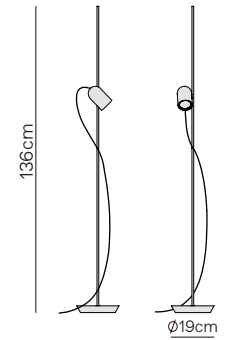

ONFA FLOOR

MODEL	REF.
Natural solid walnut wood / Brass finished metal Madera maciza de nogal natural/ Metal acabado latón	ONFANG
Black stained ash / Graphite finished metal Fresno negro teñido / Metal acabado grafito	ONFABT
Natural solid walnut wood / Graphite finished metal Madera maciza de nogal natural/ Metal acabado grafito	ONFANT
Natural solid oak wood / Graphite finished metal Madera maciza de roble natural/ Metal acabado grafito	ONFART