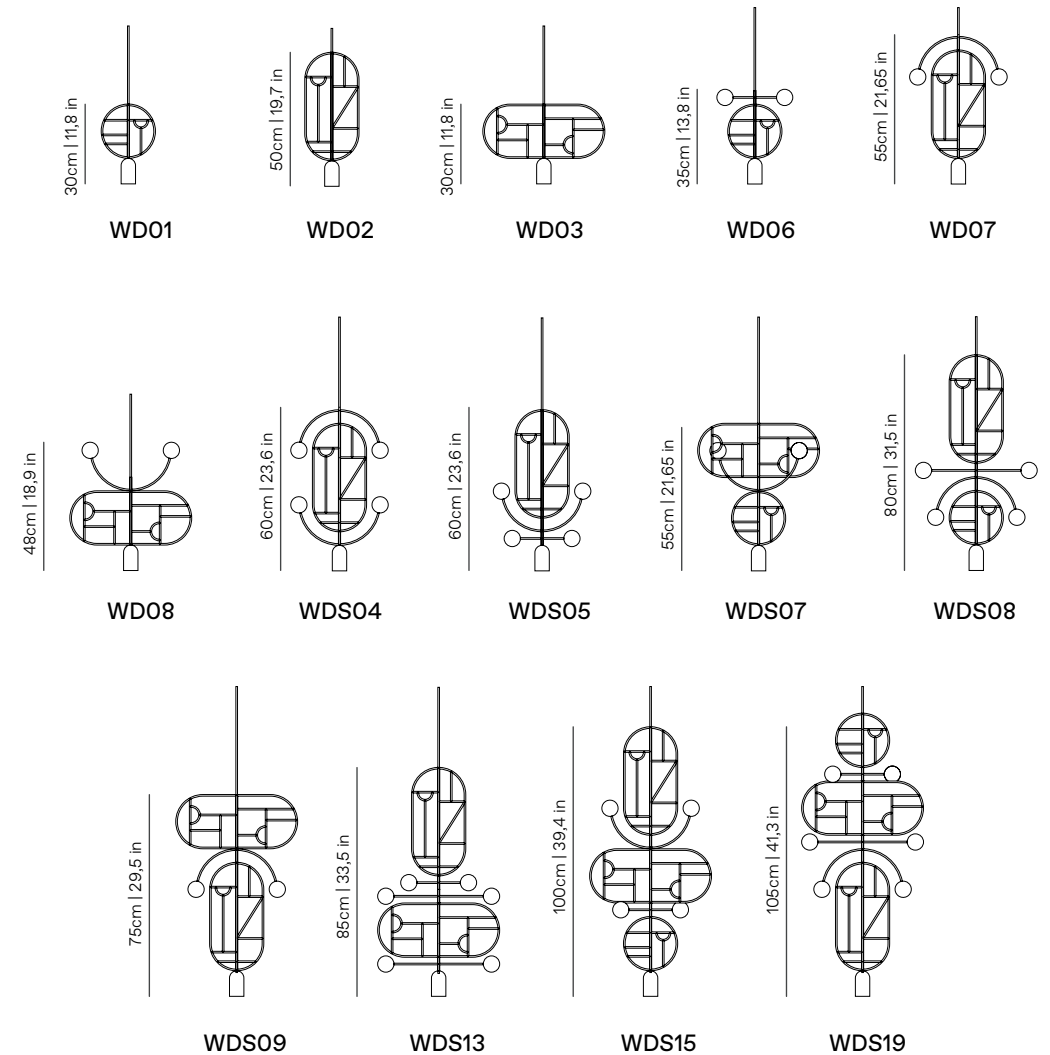

CONFIGURATIONS / CONFIGURACIONES