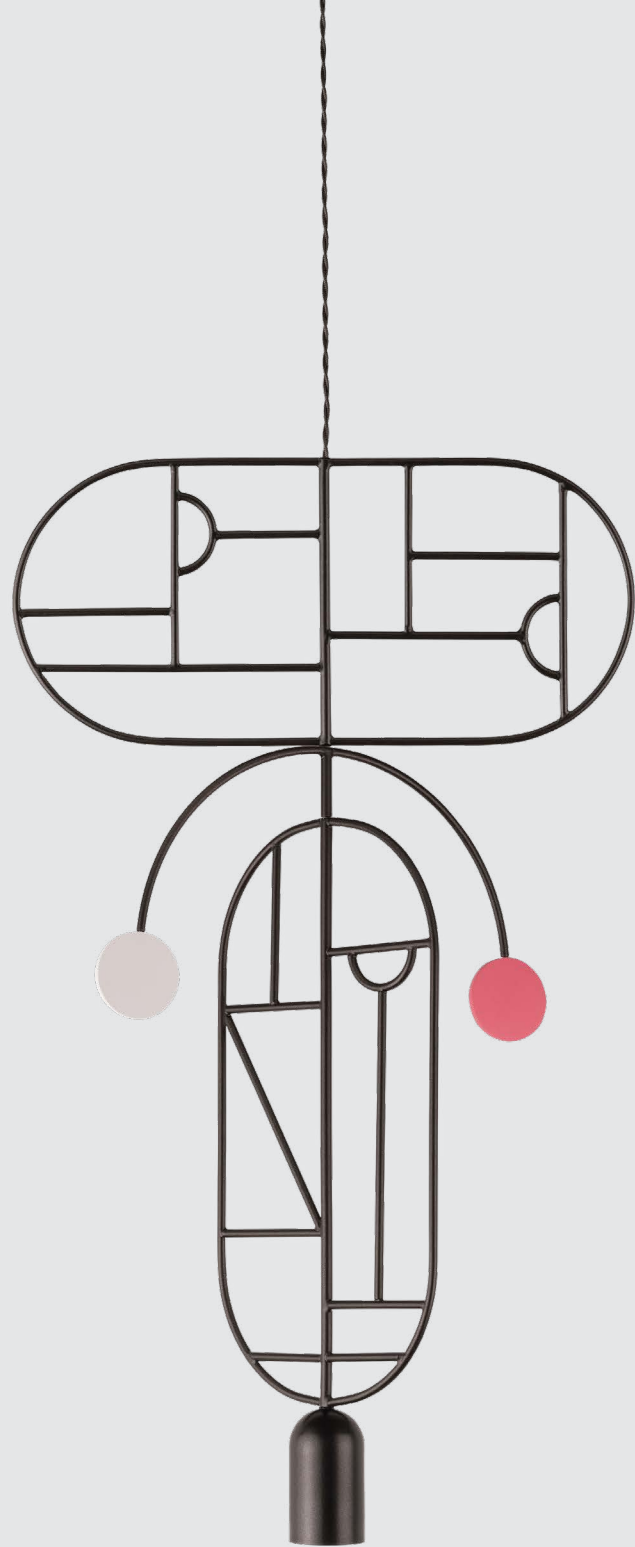

Models available in brass or graphite finished metal with circular details in walnut or color.

Modelos disponibles en metal acabado dorado o grafito y detalles circulares en nogal o color.