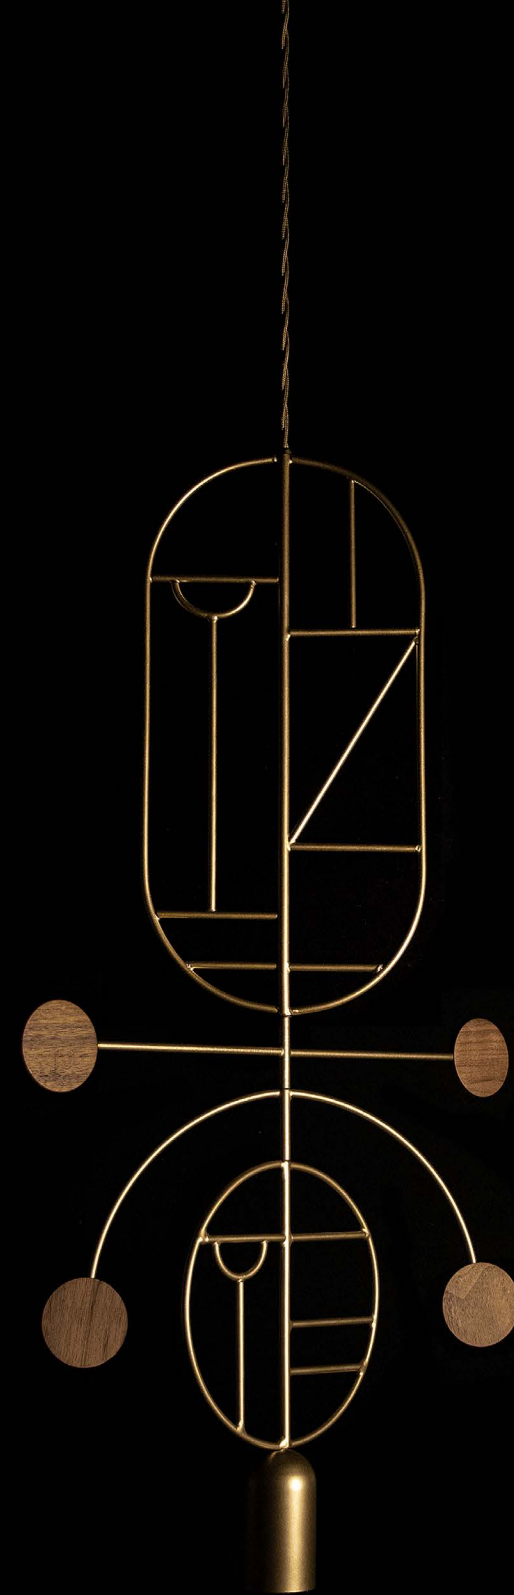

WOODEN DOTS

A lamp collection full of personality. Composed of a set of bodies with unique shapes that have their own graphic language and character, individually, or combined with each other.

Colección de lámparas que destaca por su personalidad. Compuesta por un conjunto de cuerpos con formas singulares que individualmente o combinados entre sí tienen un lenguaje gráfico propio y con carácter.