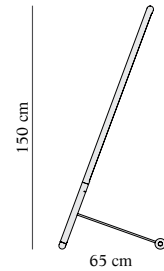

LINEA D

MODEL	REF.
Natural solid walnut wood/ Brass finished metal Madera maciza de nogal natural/ Metal acabado latón	LIDNGD
Natural solid walnut wood/ Graphite finished metal Madera maciza de nogal natural/ Metal acabado grafito	LIDNBD
Black stained ash / Brass finished metal Fresno negro teñido / Metal acabado latón	LIDBGD
Natural solid oak wood / Graphite finished metal Madera maciza de roble natural/ Metal acabado grafito	LIDRBD