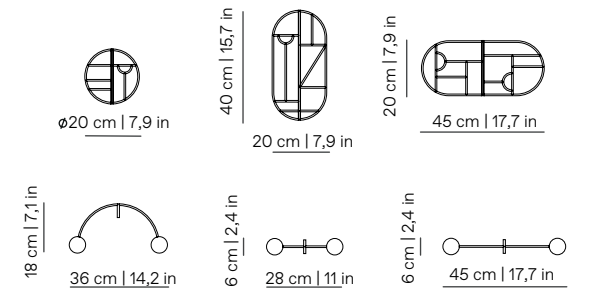

WOODEN DOTS

Cable: Gold or graphite finish
Structure: Gold or graphite finished metal
Dots: Natural solid walnut or lacquered solid wood

Cable: Color dorado o grafito
Estructura: Metal acabado dorado o grafito
Puntos: Madera de nogal natural o lacada

DIMMABLE (Dimmer not included)
BULB: LED Reflector Par16 GU10 (included)
Input voltage / Frequency: 100 - 240 V / 50 - 60 Hz (according to destination)
Wattage 7.5 W
Lumens: 600 lm
Colour Temperature: 2700K
Angle: 60°