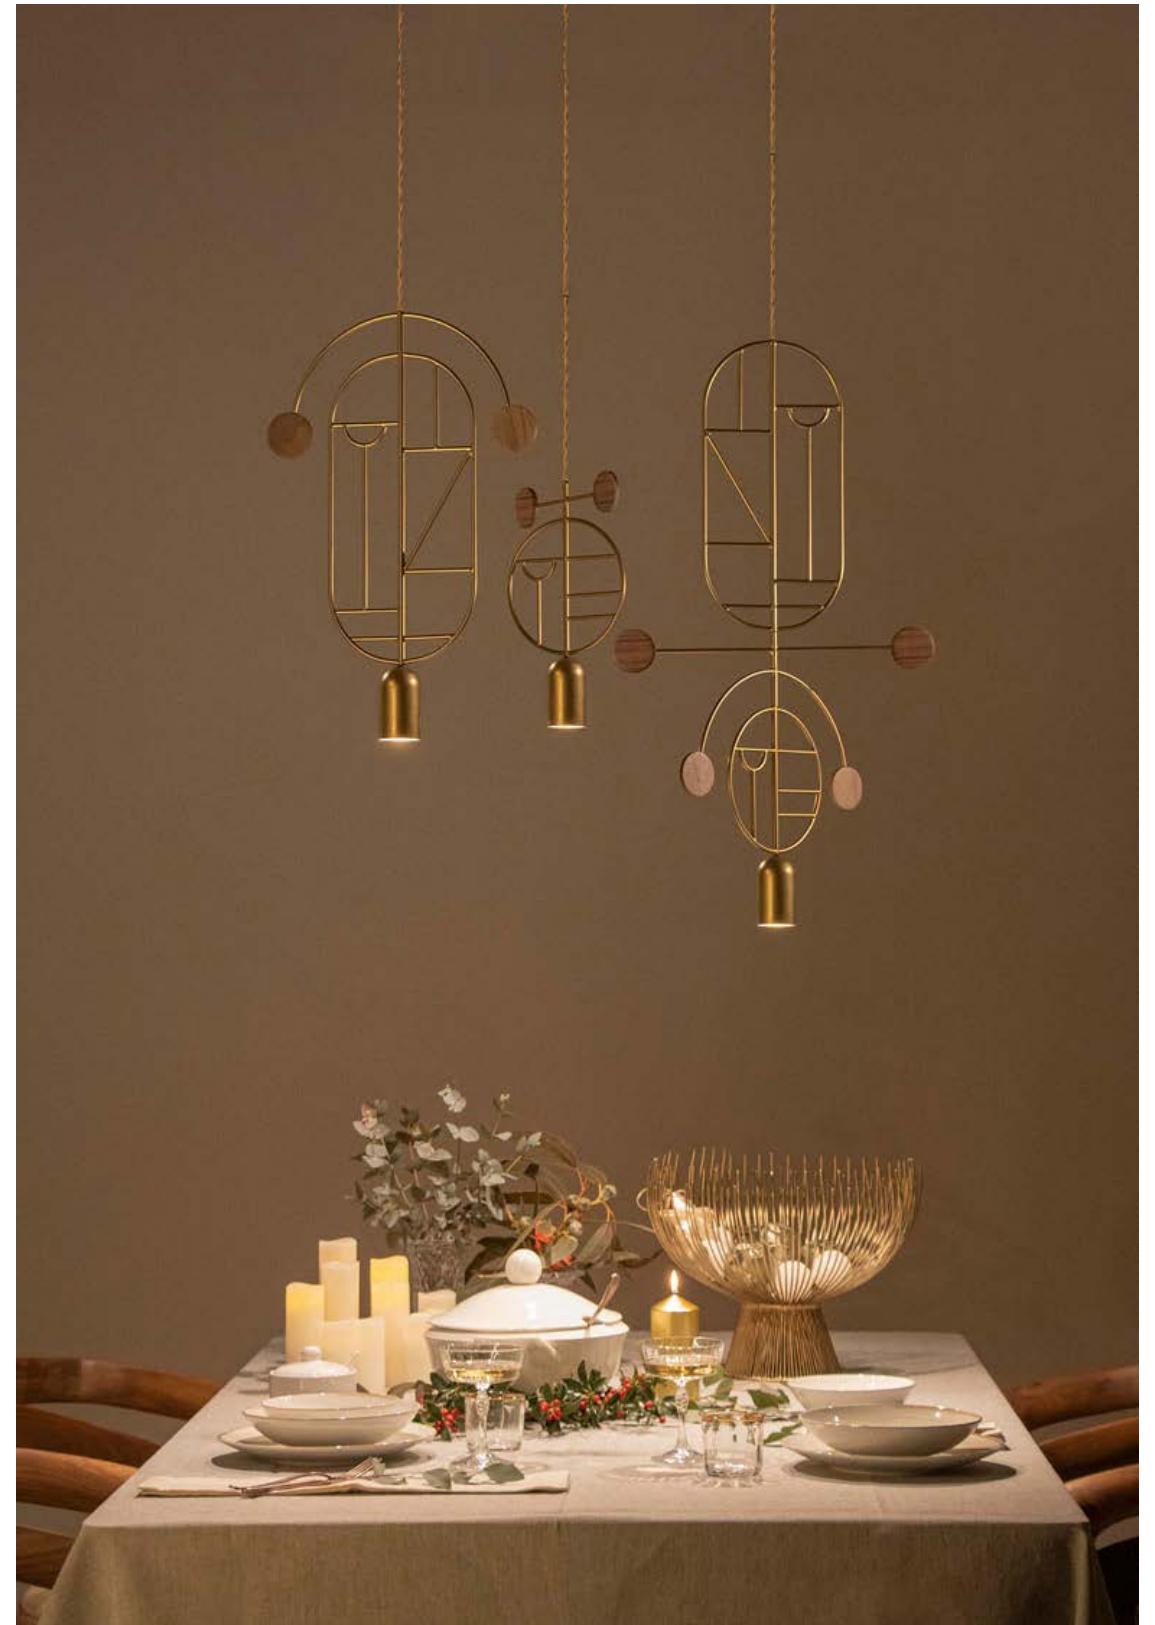

Models available in brass or graphite finished metal with circular details in walnut or color.

Modelos disponibles en metal acabado dorado o grafito y detalles circulares en nogal o color.