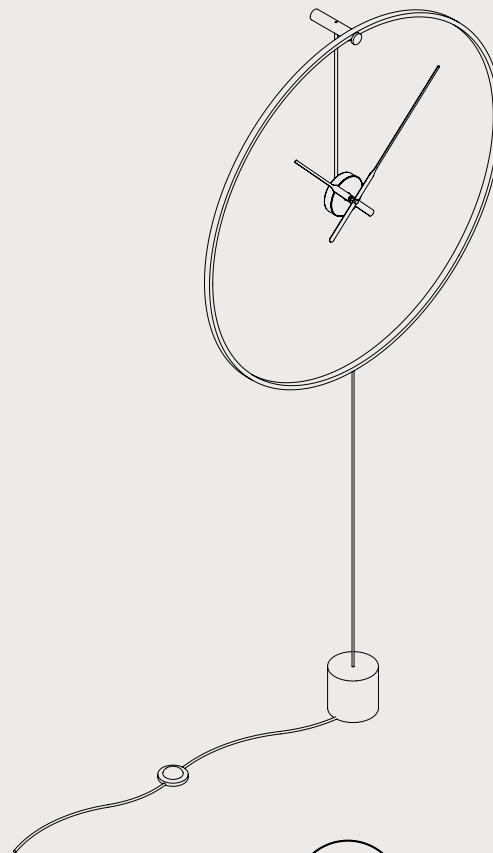

ASSEMBLY
INSTRUCTIONS
VIDEO