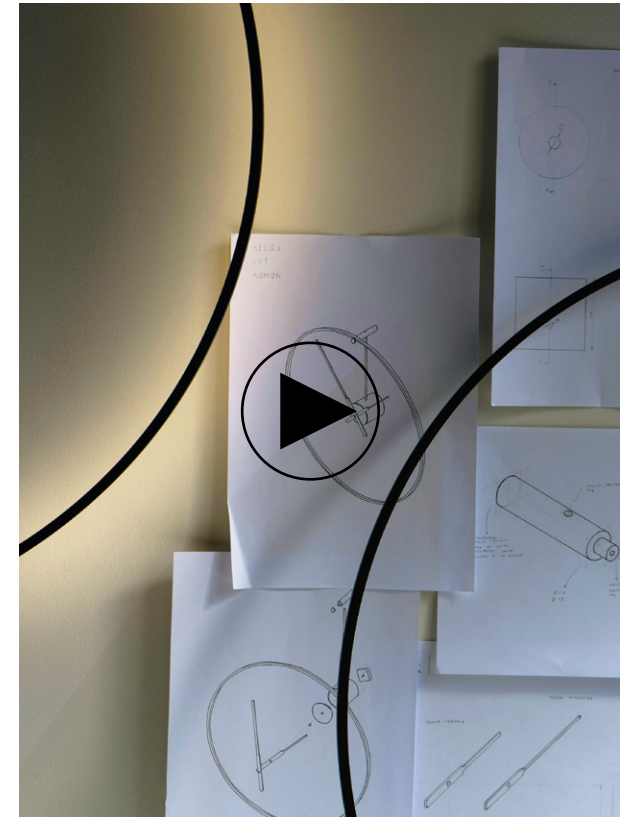

OMBRA

Lighting clock

nomon
JEWELRY FOR HOME

Ombra generates a glowing halo, exploring the relation between light and our iconic clocks.

Faithful to our style, we have created a new product typology, the light clock. A piece that goes beyond its function, creating environments with warm and intimate lighting.

PLUG-IN VERSION

This option allows the clock to be easily installed in any space. The cable is integrated into the design itself where the illuminated ring plays the main role.

WALL VERSION

In this option, the light halo of the Ombra clock takes center stage. Avoiding any cable, the clock stands out for its personality and minimalism.