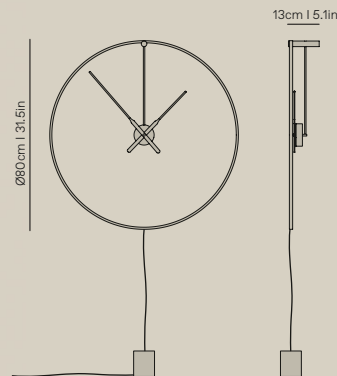

OMBRA

Lighting clock

nomon
JEWELRY FOR HOME

Ombra generates a glowing halo, exploring the relation between light and our iconic clocks.

Faithful to our style, we have created a new product typology, the light clock. A piece that goes beyond its function, creating environments with warm and intimate lighting.

PLUG-IN VERSION

This option allows the clock to be easily installed in any space. The cable is integrated into the design itself where the illuminated ring plays the main role.

WALL VERSION

In this option, the light halo of the Ombra clock takes center stage. Avoiding any cable, the clock stands out for its personality and minimalism.

TECHNICAL INFORMATION

Lamp: LED not dimmable
Input voltage: 100-240 V
Frequency: 50-60 Hz
(according to destination)
Wattage 8 W
Efficacy: 75Lm/W
Lumens: 600 lm
Colour Temperature: 3000K
Angle: 120°
CRI: ≥ 90
IP: IP20