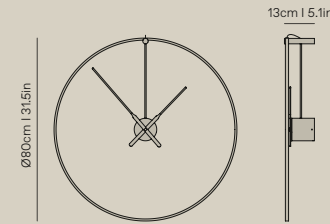

OMBRA

Lighting clock

nomon
JEWELRY FOR HOME

Ombra generates a glowing halo, exploring the relation between light and our iconic clocks.

Faithful to our style, we have created a new product typology, the light clock. A piece that goes beyond its function, creating environments with warm and intimate lighting.

PLUG-IN VERSION

This option allows the clock to be easily installed in any space. The cable is integrated into the design itself where the illuminated ring plays the main role.

WALL VERSION

In this option, the light halo of the Ombra clock takes center stage. Avoiding any cable, the clock stands out for its personality and minimalism.